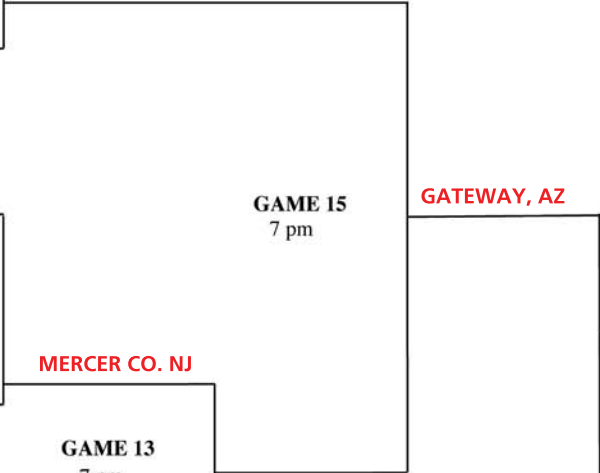

2016 NJCAA DII Baseball World Series Bracket

May 28 Saturday May 29 Sunday May 30 Monday May 31 Tuesday June 1 Wednesday June 2 Thursday June 3 Friday June 4 Saturday

NORTH IOWA AREA CC, IA

GAME TIMES

- #1 10:00 A.M.
- #2 1:00 P.M.
- #3 4:00 P.M.
- #4 7:15 P.M.
- #5 12:00 P.M.
- #6 3:30 P.M.
- #7 7:00 P.M.
- #8 12:00 P.M.
- #9 3:30 P.M.
- #10 7:00 P.M.
- #11 12:00 P.M.
- #12 3:30 P.M.
- #13 7:00 P.M.
- #14 3:30 P.M.
- #15 7:00 P.M.
- #16 3:30 P.M.
- #17 7:00 P.M.
- #18 7:00 P.M.
- #19 7:00 P.M.

All games except Championship Games (possibly Game 18 if only two teams remain & Game 19) will have a run rule: 10 runs after 5 innings, 8 runs after 7 innings. All games are scheduled for 9 innings.

**NOTE: If three teams remain at Game 18, the team that has played the most games will advance to Game 19. If three teams remained tied, the team which has remained in the winner's bracket the longest will advance. If still tied, a coin flip will be used.*