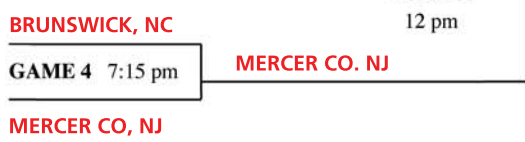

2016 NJCAA DII Baseball World Series Bracket

May 28 Saturday May 29 Sunday May 30 Monday May 31 Tuesday June 1 Wednesday June 2 Thursday June 3 Friday June 4 Saturday

NORTH IOWA AREA CC, IA

GAME TIMES

- #1 10:00 A.M.
- #2 1:00 P.M.
- #3 4:00 P.M.
- #4 7:15 P.M.
- #5 12:00 P.M.
- #6 3:30 P.M.
- #7 7:00 P.M.
- #8 12:00 P.M.
- #9 3:30 P.M.
- #10 7:00 P.M.
- #11 12:00 P.M.
- #12 3:30 P.M.
- #13 7:00 P.M.
- #14 3:30 P.M.
- #15 7:00 P.M.
- #16 3:30 P.M.
- #17 7:00 P.M.
- #18 7:00 P.M.
- #19 7:00 P.M.

All games except Championship Games (possibly Game 18 if only two teams remain & Game 19) will have a run rule: 10 runs after 5 innings, 8 runs after 7 innings. All games are scheduled for 9 innings.

**NOTE: If three teams remain at Game 18, the team that has played the most games will advance to Game 19. If three teams remained tied, the team which has remained in the winner's bracket the longest will advance. If still tied, a coin flip will be used.*